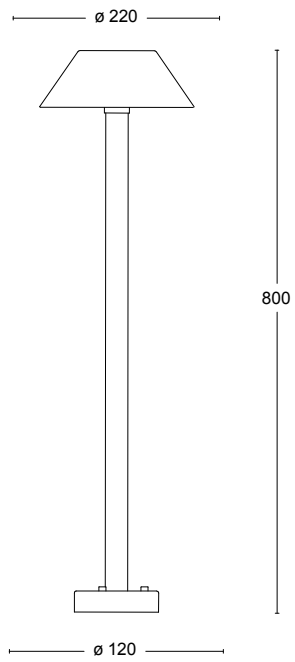

High, Raw Copper

High, Rough Brass

Low, Raw Copper

Low, Rough Brass

Specifications

TECHNICAL SPECIFICATION

Designer	Sandin & Bülow
Electrical data	Class 1 IP55 230 V
Description	Outdoor bollard in two heights, 600 mm and 800 mm. Fixation directly on to surface or by using additional fixation fitting
Connection	Fixed mounting
Lightsource	1 x Intedrated LED 2700K 1050lm CRI>90 (Included)

ARTICLE NO

	High
39027-69-000	Rough copper
39027-72-000	Rough brass
P490	Ground stand
	Low
39028-69-000	Rough copper
39028-72-000	Rough brass
P490	Ground stand

Dimensions

High

Low

For more info, visit our website