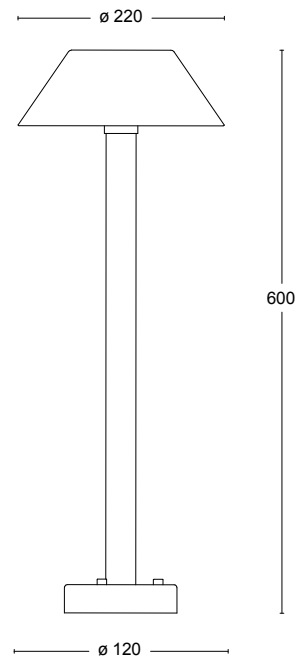

High, Raw Copper

High, Rough Brass

Low, Raw Copper

Low, Rough Brass

Specifications

TECHNICAL SPECIFICATION

Designer	Sandin & Bülow
Electrical data	Class 1 IP55 230 V
Description	Outdoor bollard in two heights, 600 mm and 800 mm. Fixation directly on to surface or by using additional fixation fitting
Connection	Fixed mounting
Lightsource	1 x Intedrated LED 2700K 1050lm CRI>90 (Included)

ARTICLE NO

	High
39027-69-000	Rough copper
39027-72-000	Rough brass
P490	Ground stand
	Low
39028-69-000	Rough copper
39028-72-000	Rough brass
P490	Ground stand

Dimensions

High

Low

For more info, visit our website